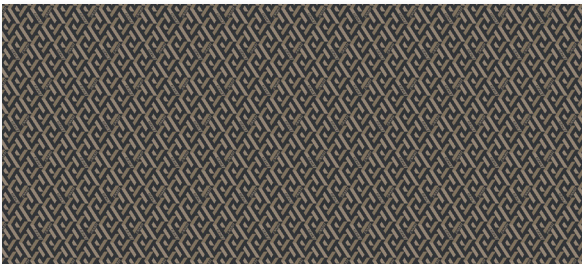

AVAILABLE COLORS

Barocco Rosa

Logo Black

La Greca Midi Kaki

Palm Black & White

Palm Sage

Plain Cream

Plain White

Tres De La Mer White

Logo Black | 24"x48"

Barocco Rosa | 24"x48"

Plain Cream | 24"x48"

VERSACE

VERSACE

VERSACE

VERSACE

La Greca Midi Kaki | 24"x48"

Palm Black & White | 24"x48"

Palm Sage | 24"x48"

Tres De La Mer White | 24"x48"

VERSACE ICONS

TECHNICAL CHARACTERISTICS

Material	Glazed Porcelain
Finish	Matte
Thickness	7 mm
Application	Interior/Exterior
Frost Resistance	Yes
Breaking Strength	≥ 1300 N
Water Absorption	$\leq 0.5\%$
Rectified	Yes